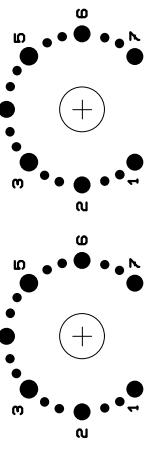

SABRE ADVANCED II.
(c) HQ ELECTRONIC 2012

GROUND BAL. **DISCRIMINATION**

STRG
VCO (+) 30% 50% 60%

RADIO MODE
AM (+) 75% 60% 75% 80% MAX MIN

THR-HOLD 30% 60% 75% 80% MAX

SINGLE (+) 30% 60% 75% 80% MAX

2-TONE TONE (+) 30% 60% 75% 80% MAX

DISC ON (+) 30% 60% 75% 80% MAX

ALL-NET MODE OFF **POWER** MIN MAX

ACCU TEST

SABRE ADVANCED II.

(C) HQ ELECTRONIC 2012

GROUND BAL DISCRIMINATION

STRG VCO (+) AM (+) THR-HOLD (+) SENSITIVITY (+) VOLUME (+)

AUDIO MODE (+) STGNLE (+) DISC ON (+) 30% 60% 75% 30% 60% 75% MIN MAX MIN MAX

2-TONE TONE (+) ALL-NET MODE (+) OFF POWER (+) MIN MAX

ACCU TEST

SABRE ADVANCED II.
(c) HQ ELECTRONIC 2012

GROUND BAL DISCRIMINATION

+

GROUND BAL DISCRIMINATION

ACCU TEST

STRG

VCO

+

AM

AUDIO MODE

SIGNAL

+

2-TONE TONE

30% 60% 90%