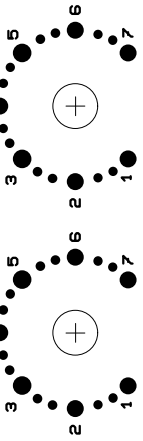

SABRE ADVANCED II.
(c) HQ ELECTRONIC 2012

GROUND BAL. **DISCRIMINATION**

STRG
VCO (+) 30% 50% 60%

RADIO MODE
AM (+) 75% 60% 75% 80% MAX MIN

THR-HOLD 30% 60% 75% 80% MAX

SINGLE (+) 30% 60% 75% 80% MAX

2-TONE TONE (+) 30% 60% 75% 80% MAX

DISC ON (+) 30% 60% 75% 80% MAX

ALL-NET MODE OFF **POWER** MIN MAX

ACCU TEST

SABRE ADVANCED II.

(C) HQ ELECTRONIC 2012

GROUND BAL DISCRIMINATION

STRG VCO (+) AM (+) THR-HOLD (+) SENSITIVITY (+) VOLUME (+)

AUDIO MODE (+) STGNLE (+) DISC ON (+) 30% 60% 75% 30% 60% 75% MIN MAX MIN MAX

2-TONE TONE (+) ALL-NET MODE (+) OFF POWER (+) MIN MAX

ACCU TEST

SABRE ADVANCED II.
(c) HQ ELECTRONIC 2012

GROUND BAL DISCRIMINATION

+

GROUND BAL DISCRIMINATION

ACCU TEST

STRG