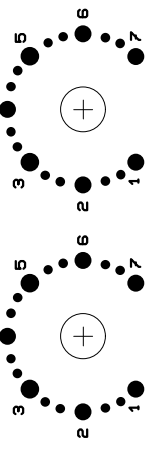

SABRE ADVANCED II.
(c) HQ ELECTRONIC 2012

GROUND BAL. **DISCRIMINATION**

STRG
VCO (+) 30% 50% 60%

RADIO MODE
AM (+) 75% 60% 75% 80% MAX MIN

THR-HOLD 30% 60% 75% 80% MAX

SINGLE (+) 30% 60% 75% 80% MAX

2-TONE TONE (+) 30% 60% 75% 80% MAX

60%

75%

MIN

MAX

ALL MET MODE

+

POWER

DISC

ON

+

OFF

POWER

SABRE ADVANCED II.
(c) HQ ELECTRONIC 2012

GROUND BAL DISCRIMINATION

ACCU TEST

STRG

VCO

AM

AUDIO MODE

SIGNAL

2-TONE TONE

30% 60% 90% 60% 30%

75%

30%